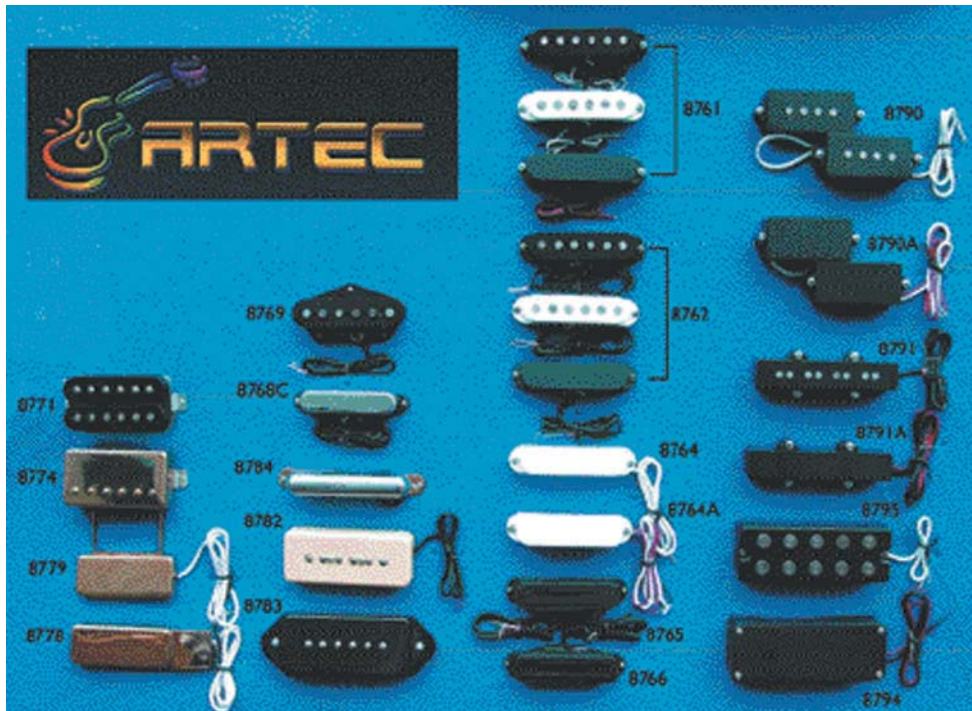

# ARTEC GUITAR PICK UPS

A new range of superb pickups for electric guitar - at very competitive prices

<b>8771BB</b>	Vintage HB Alnico 5	LP style, black, bridge position
<b>8771NB</b>	Vintage HB Alnico 5	LP style, black, neck position
<b>8771BC</b>	Vintage HB Alnico 5	LP style cream, bridge position
<b>8771NC</b>	Vintage HB Alnico 5	LP style, cream, neck position
<b>8774BG</b>	Vintage Blues	LP style, gold cover, bridge or neck position
<b>8774BC</b>	Vintage Blues	LP style, chrome cover, bridge or neck position
<b>8778G</b>	Artist Mini Humbucker	Jazz guitar, pickguard mount, gold cover
<b>8779G</b>	Artist Mini Humbucker	Jazz guitar, fingerboard mount, gold cover
<b>8782</b>	Artist Soapbar Single	50s style, centre mounting, cream
<b>8783</b>	Artist Soapbar Single	50s style, side mounting, black
<b>8762B</b>	Vintage 52	SC style, black, vintage
<b>8762W</b>	Vintage 52	SC style, white, vintage
<b>8762BE</b>	Vintage 52	SC style, black, enclosed vintage
<b>8761B</b>	Leader Power 10	SC style, black, original
<b>8761W</b>	Leader Power 10	SC style, white, original
<b>8761BE</b>	Leader Power 10	SC style, black, enclosed
<b>8764</b>	Leader Power 20	SC style, white, single dual coil
<b>8764A</b>	Leader Power 20	SC style, white, single dual coil active
<b>8764B</b>	Leader Power 20	SC style, black, single dual coil
<b>8764BA</b>	Leader Power 20	SC style, black, single dual coil active
<b>8765</b>	Hot Blade	SC style, single coil humbucker
<b>8766</b>	Hot Blade	SC style, single coil humbucker
<b>8768C</b>	Vintage Tele style	TC style, chrome covered, neck position
<b>8769</b>	Vintage Tele style	TC style, black open type, bridge position
<b>8784</b>	Lipstick Tube	Single coil, chrome cover
<b>8794A</b>	Soapbar Bass	Active bass humbucker
<b>8791B</b>	Vintage Bass	JB style, black, bridge position
<b>8791N</b>	Vintage Bass	JB style, black, neck position
<b>8791BA</b>	Vintage Bass	JB style, black, bridge position, active
<b>8791NA</b>	Vintage Bass	JB style, black, neck position, active
<b>8790</b>	Vintage Bass	PB style, black
<b>8790A</b>	Vintage Bass	PB style, black, active
<b>8795B</b>	Vintage Bass	5 string bass, black, bridge position
<b>8795N</b>	Vintage Bass	5 string bass, black, neck position
<b>8796</b>	Vintage Bass	4 string bass, black, neck or bridge position
<b>8776CO</b>	Neo Trad Humbucker	Chrome cover, oval cutout
<b>8776GH</b>	Neo Trad Humbucker	Gold cover, 'H' cutout
<b>8776CT</b>	Neo Trad Humbucker	Chrome cover, triple cutout
<b>8776CH</b>	Neo Trad Humbucker	Chrome cover, 'H' cutout